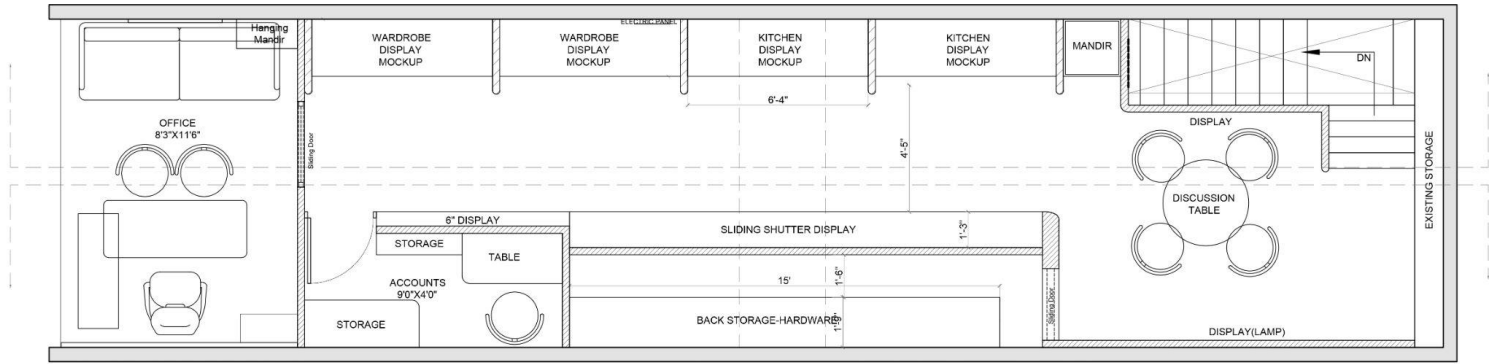

# Tool & Brew Store

Clients : Mr. Gupta

Location: Green Park, Delhi

Site area: 1500 sq.ft.

Scope of Work: Interior Design & Furniture

Status : Still in Making

First Floor

Ground Floor