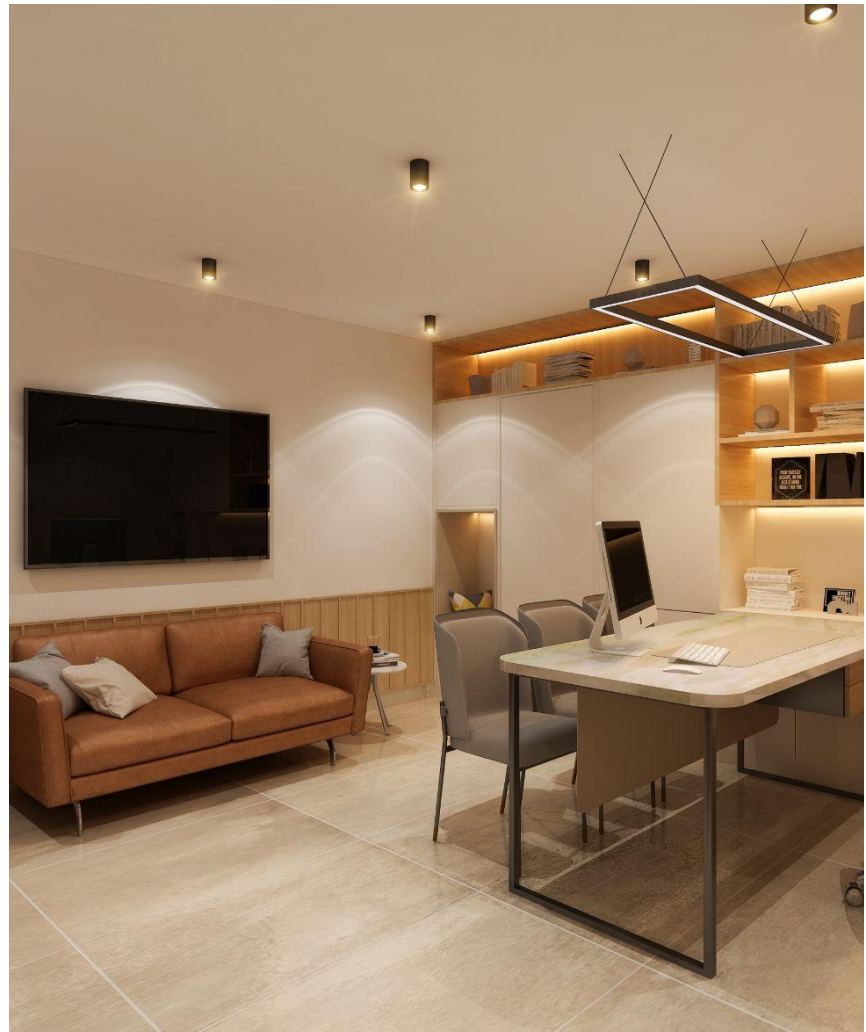

# Heel & Sole Office

Clients : Mrs.Jasbir Kaur

Location: Udyog Nagar, Delhi

Site area: 300 sq.ft.

Scope of Work: Interior Design & Styling

Status: Still in Making

Theme

Elegant Earthy Tones