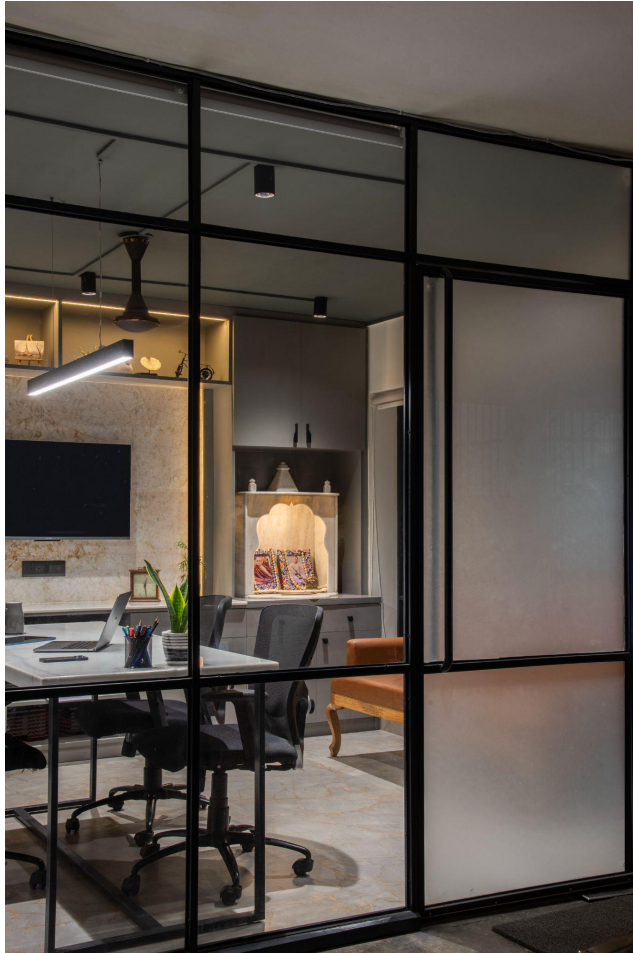

# Heel & Sole Office

Clients : Mrs.Jasbir Kaur

Location: Udyog Nagar, Delhi

Site area: 300 sq.ft.

Scope of Work: Interior Design & Styling

Status: Still in Making

Theme

Elegant Earthy Tones