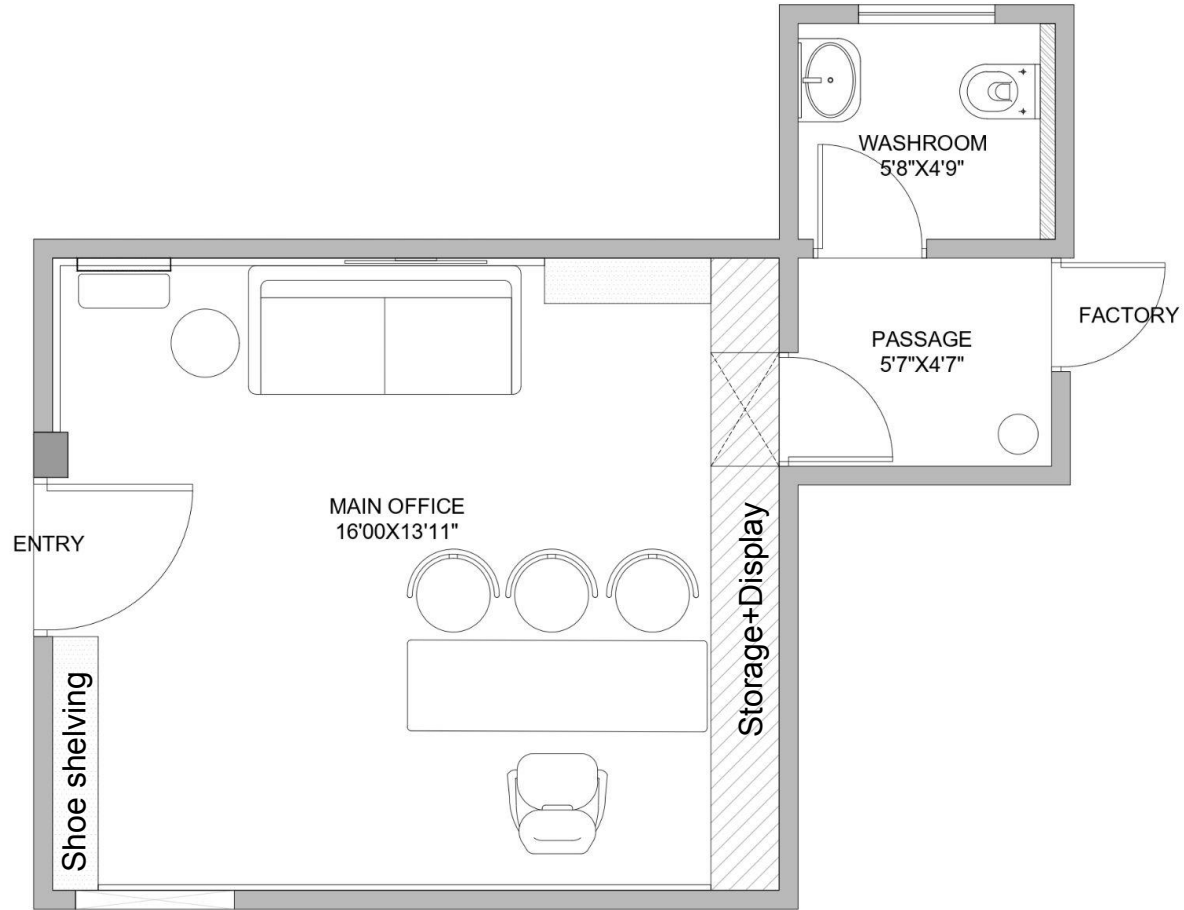

# Heel & Sole Office

Clients : Mrs.Jasbir Kaur

Location: Udyog Nagar, Delhi

Site area: 300 sq.ft.

Scope of Work: Interior Design & Styling

Status: Still in Making

Theme

Elegant Earthy Tones

# Tool & Brew Store

Clients : Mr. Gupta

Location: Green Park, Delhi

Site area: 1500 sq.ft.

Scope of Work: Interior Design & Furniture

Status : Still in Making

First Floor

Ground Floor