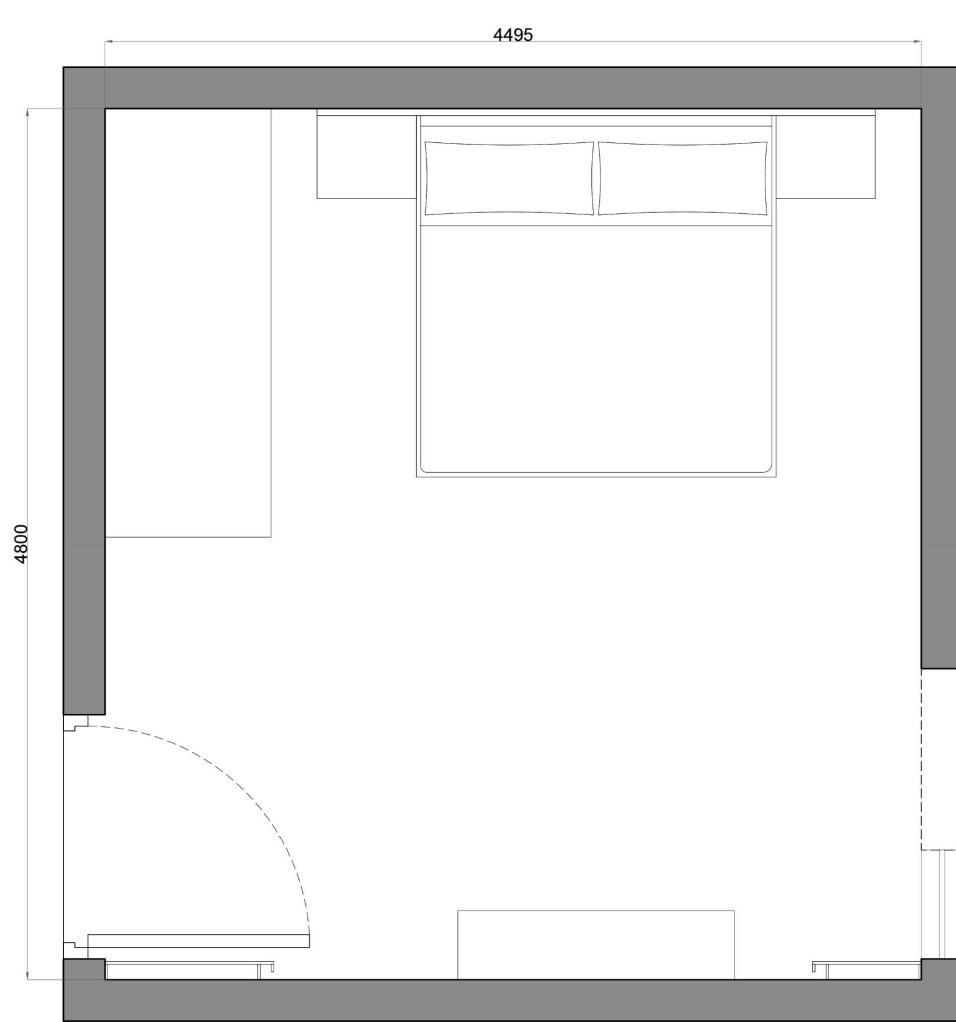

# Modern Tropical Home

Clients : Mrs. & Mr. Gupta

Location: GK 2, Delhi

Site area: 2500 sq.ft.

Scope of Work: Interiors & Furniture Design

Status: Still in making

Theme

Whispering Greens & Greys

# Aggarwal Residence

Design Team : Rippotai Architecture

Clients : Aggarwals

Location: Paschim Vihar, Delhi

Site area: 600sq.ft.

Scope of Work: Bedroom Design