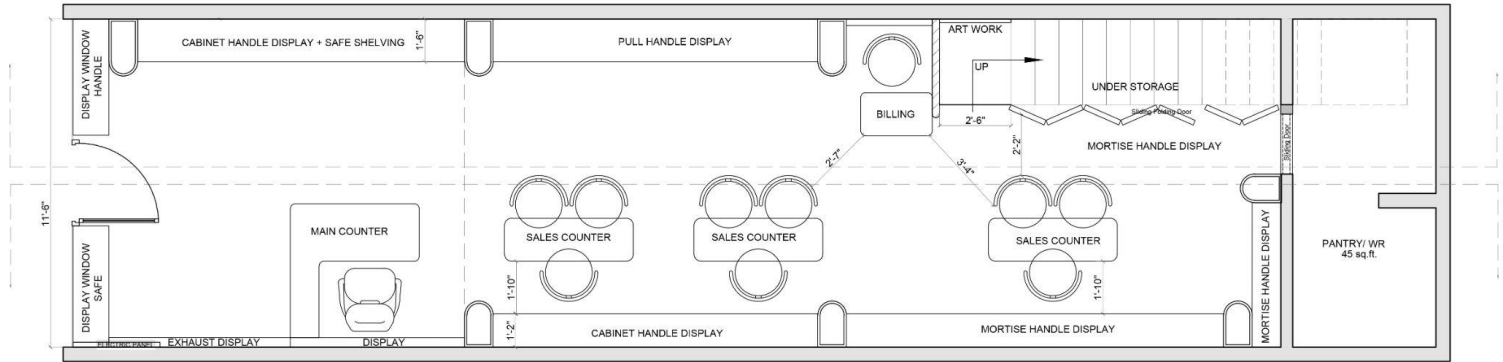

# Tool & Brew Store

Clients : Mr. Gupta

Location: Green Park, Delhi

Site area: 1500 sq.ft.

Scope of Work: Interior Design & Furniture

Status : Still in Making

First Floor

Ground Floor