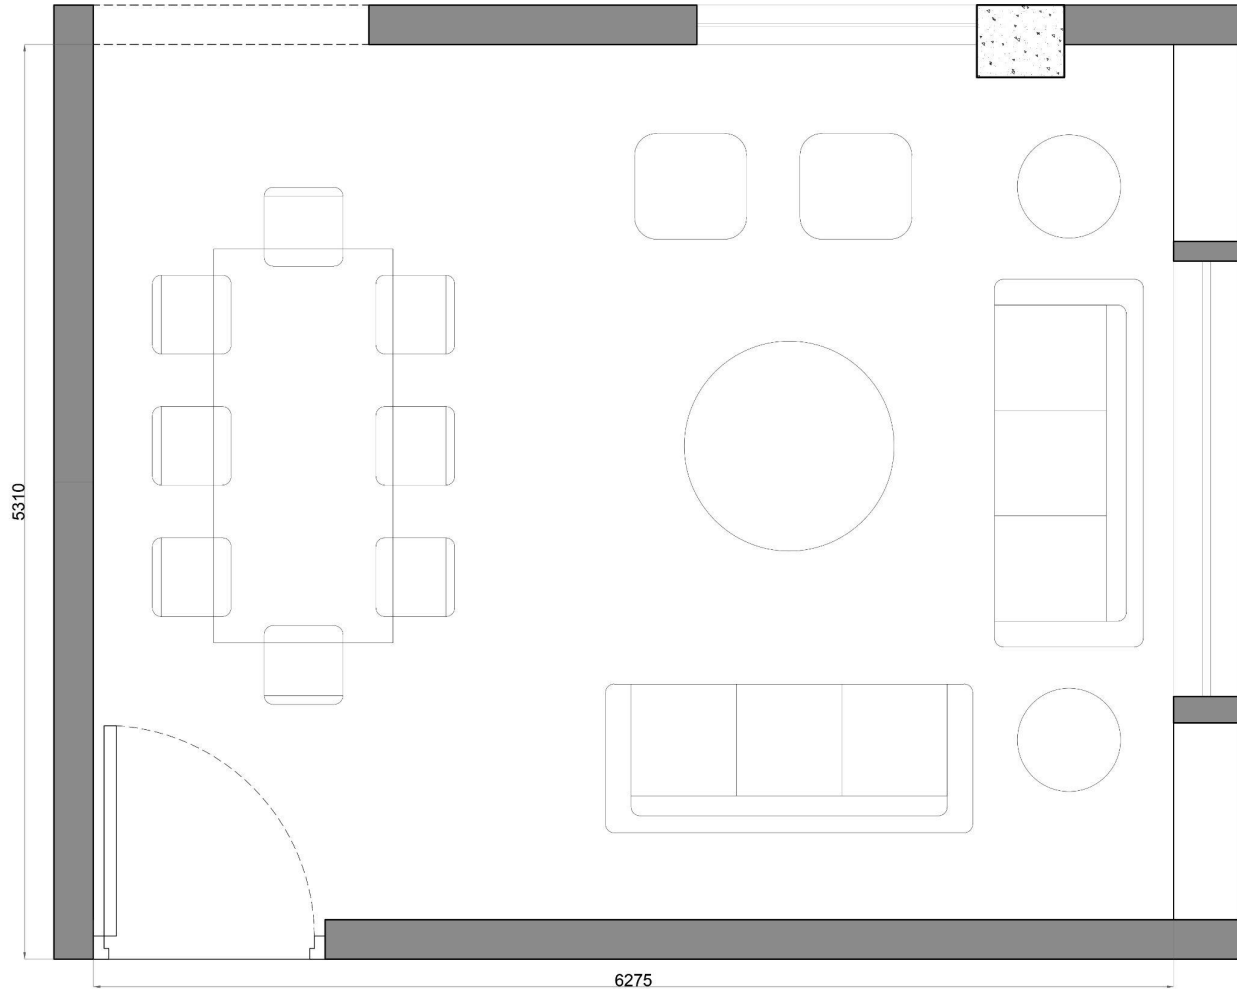

# Modern Tropical Home

Clients : Mrs. & Mr. Gupta

Location: GK 2, Delhi

Site area: 2500 sq.ft.

Scope of Work: Interiors & Furniture Design

Status: Still in making

Theme

Whispering Greens & Greys

# Aggarwal Residence

Design Team : Rippotai Architecture

Clients : Aggarwals

Location: Paschim Vihar, Delhi

Site area: 600sq.ft.

Scope of Work: Bedroom Design